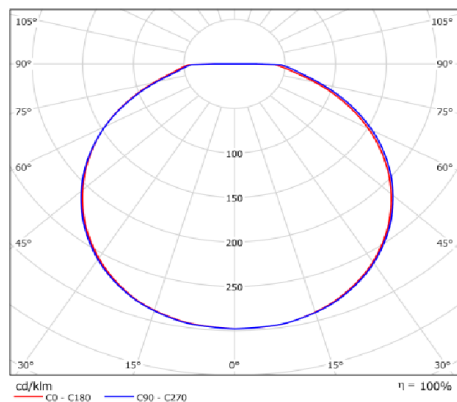

Polar Candela Distribution