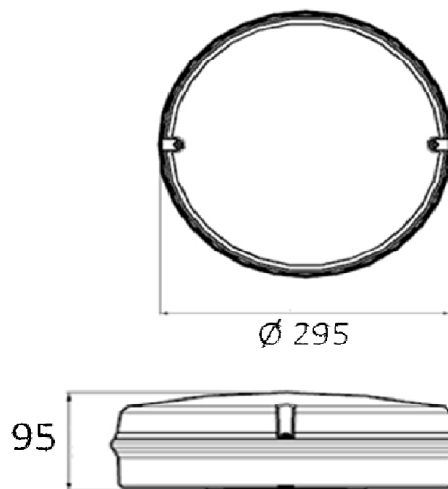

## Other Features

Dimmable (Optional)

Product Code	Input Power	Lumen Output	Replacement of	Size ( Ø x H)
IC 12 31	15 W	1300	2 x 13 W CFL	Ø 296 x 96
IC 12 32	15 W	700	2 x 13 W CFL	Ø 296 x 96
IC 12 11	20 W	1700	2 x 18 W CFL	Ø 296 x 96
IC 12 12	20 W	930	2 x 18 W CFL	Ø 296 x 96

## Dimension Drawing

All dimensions in mm